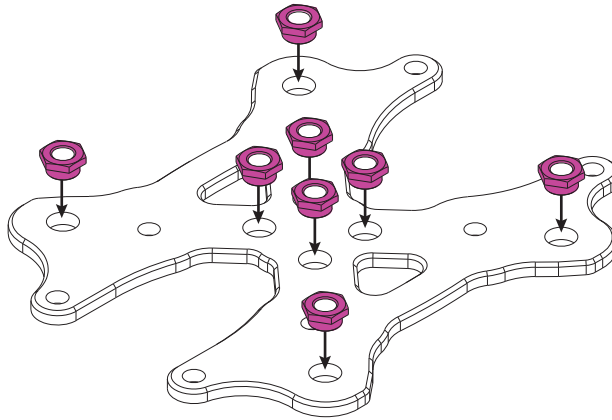

NOTICE

SLAP V3

**4 X 5MM
STANDOFF**

8 X WASHERS

**4 X M3/8MM
COUNTERSUNK**

8 X BLACK LOCKNUTS

**4 X M3/15MM
COUNTERSUNK**

**4 X M3/10MM
MUSHROOM**

**8 X M3/12MM
COUNTERSUNK**

**4 X M3/8MM
COUNTERSUNK**

**4 X 21MM
STANDOFF**

**4 X 28MM
STANDOFF**

A

8 X BLACK LOCKNUTS

Take a big screw and insert the locknuts one by one.

B

8 X WASHERS

8 X M3/12MM
COUNTERSUNK

C

**4 X M3/15MM
COUNTERSUNK**

**4 X 21MM
STANDOFF**

**4 X 5MM
STANDOFF**

X

D

**4 X M3/8MM
COUNTERSUNK**

**4 X 28MM
STANDOFF**

X

E

4 X M3/10MM
MUSHROOM

4 X M3/8MM
COUNTERSUNK