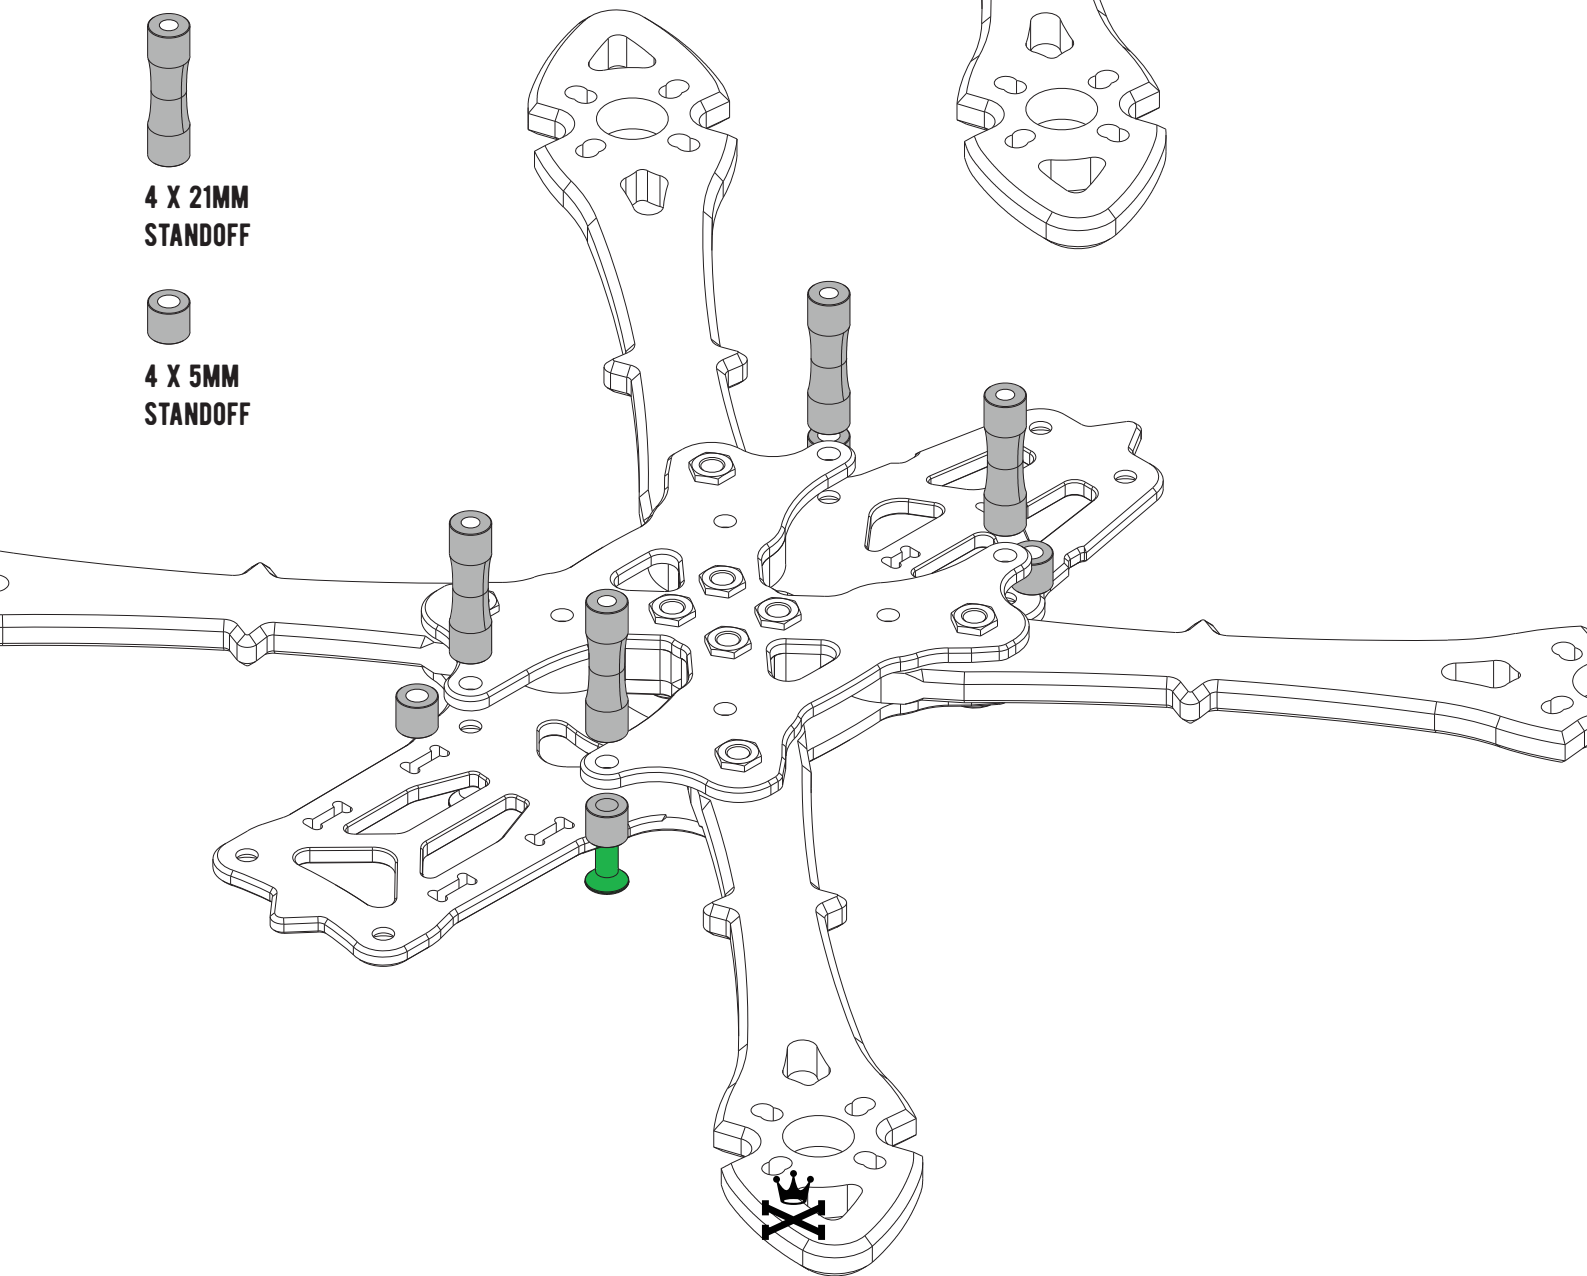

NOTICE

SLAP V3

**4 X 5MM
STANDOFF**

8 X WASHERS

**4 X M3/8MM
COUNTERSUNK**

8 X BLACK LOCKNUTS

**4 X M3/15MM
COUNTERSUNK**

**4 X M3/10MM
MUSHROOM**

**8 X M3/12MM
COUNTERSUNK**

**4 X M3/8MM
COUNTERSUNK**

**4 X 21MM
STANDOFF**

**4 X 28MM
STANDOFF**

A

8 X BLACK LOCKNUTS

Take a big screw and insert the locknuts one by one.

B

8 X WASHERS

8 X M3/12MM
COUNTERSUNK

C

**4 X M3/15MM
COUNTERSUNK**

**4 X 21MM
STANDOFF**

**4 X 5MM
STANDOFF**

X

D

**4 X M3/8MM
COUNTERSUNK**

**4 X 28MM
STANDOFF**

X

E

4 X M3/10MM
MUSHROOM

4 X M3/8MM
COUNTERSUNK