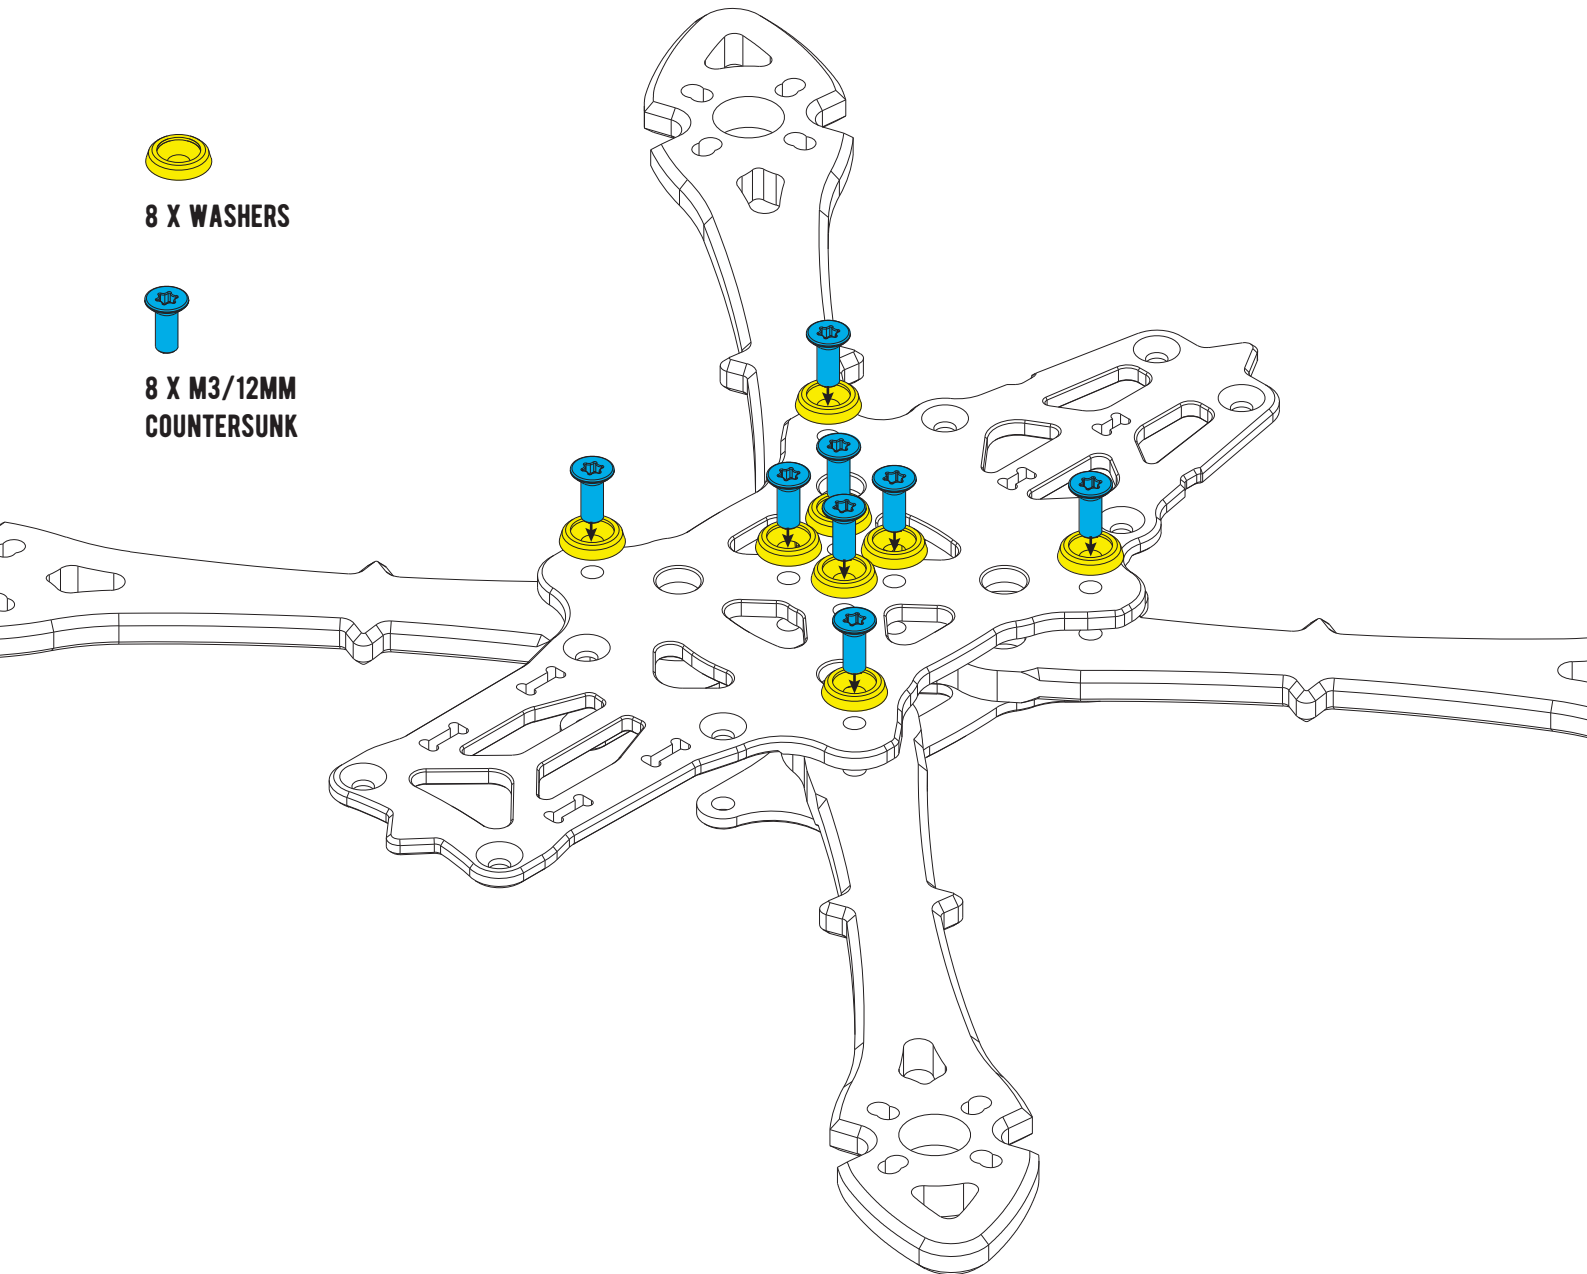

NOTICE

SLAP V3

**4 X 5MM
STANDOFF**

8 X WASHERS

**4 X M3/8MM
COUNTERSUNK**

8 X BLACK LOCKNUTS

**4 X M3/15MM
COUNTERSUNK**

**4 X M3/10MM
MUSHROOM**

**8 X M3/12MM
COUNTERSUNK**

**4 X M3/8MM
COUNTERSUNK**

**4 X 21MM
STANDOFF**

**4 X 28MM
STANDOFF**

A

8 X BLACK LOCKNUTS

Take a big screw and insert the locknuts one by one.

B

8 X WASHERS

8 X M3/12MM
COUNTERSUNK

C

**4 X M3/15MM
COUNTERSUNK**

**4 X 21MM
STANDOFF**

**4 X 5MM
STANDOFF**

X

D

**4 X M3/8MM
COUNTERSUNK**

**4 X 28MM
STANDOFF**

X

E

4 X M3/10MM
MUSHROOM

4 X M3/8MM
COUNTERSUNK