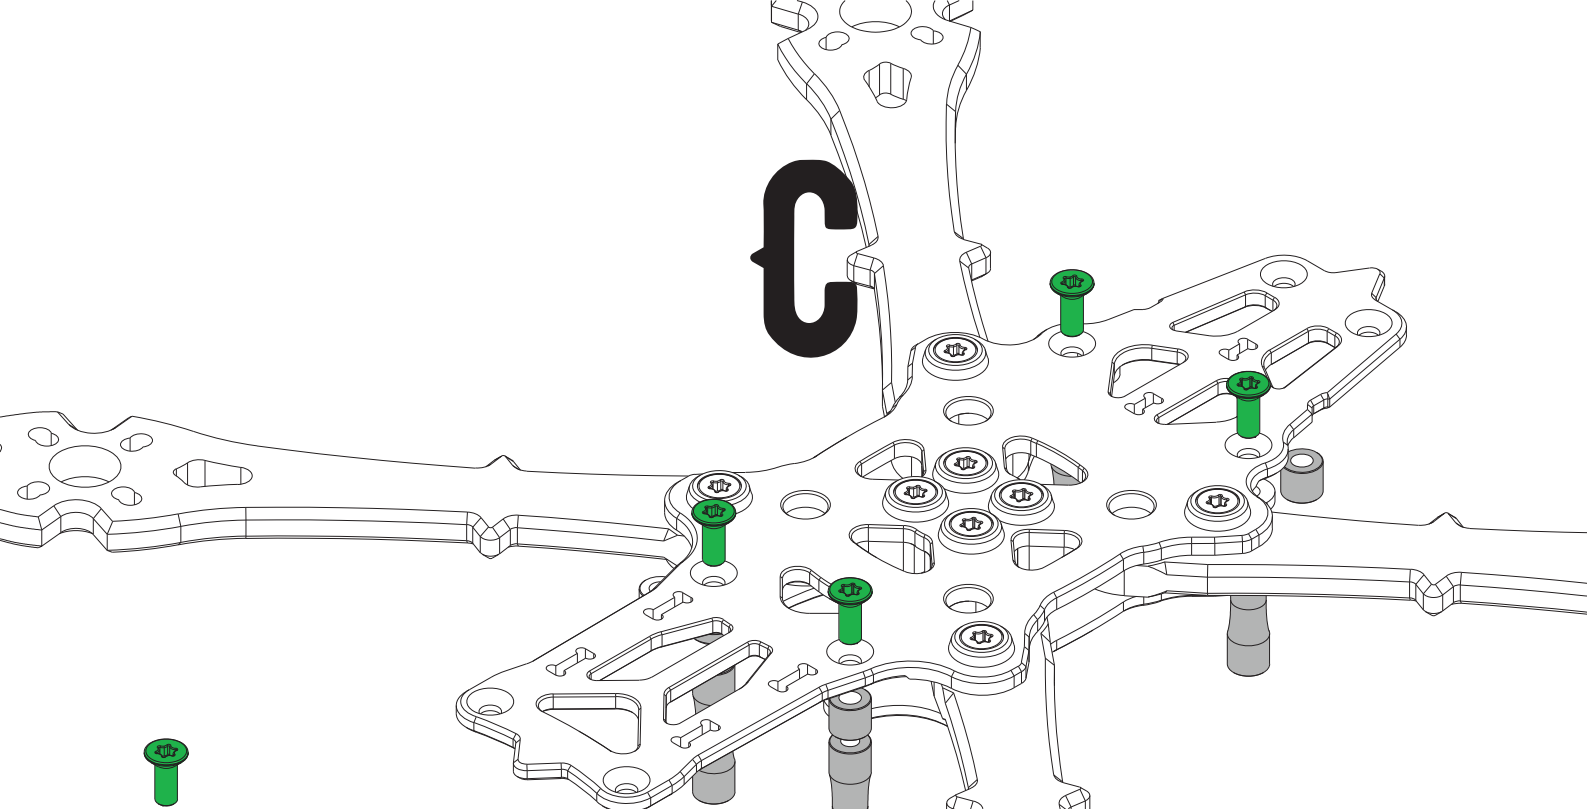

**8 X M3/12MM
COUNTERSUNK**

**4 X M3/8MM
COUNTERSUNK**

**4 X 21MM
STANDOFF**

**4 X 28MM
STANDOFF**

A

8 X BLACK LOCKNUTS

Take a big screw and insert the locknuts one by one.

B

8 X WASHERS

8 X M3/12MM
COUNTERSUNK

C

**4 X M3/15MM
COUNTERSUNK**

**4 X 21MM
STANDOFF**

**4 X 5MM
STANDOFF**

X

D

**4 X M3/8MM
COUNTERSUNK**

**4 X 28MM
STANDOFF**

X

E

4 X M3/10MM
MUSHROOM

4 X M3/8MM
COUNTERSUNK